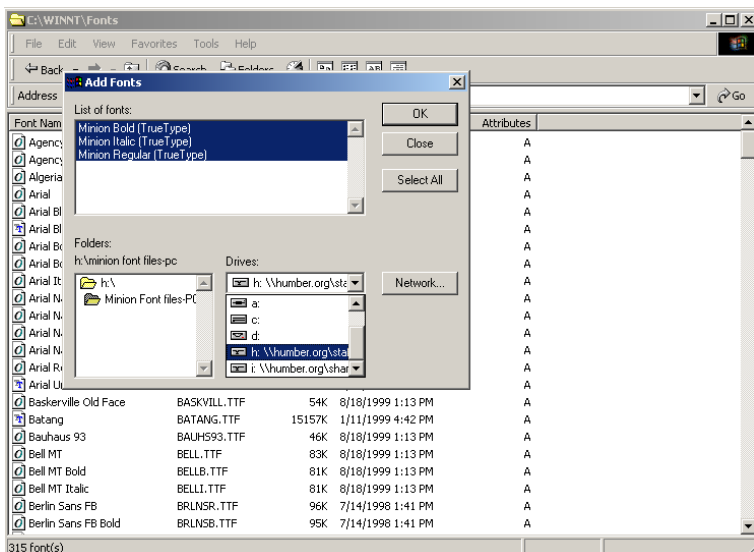

Save the Minion Font files to your h:\drive.

Open the c:\drive window.

Open the WinNT folder.

Open the Fonts folder.

Click on the FILE drop-menu.

A new window will pop up.

Click on the down-arrow in the Drives: drop-menu to pull up your h:\drive.

Find the files you saved. Windows will bring the list up in the top window.

Click on Select All.

Click OK.

Click Close.