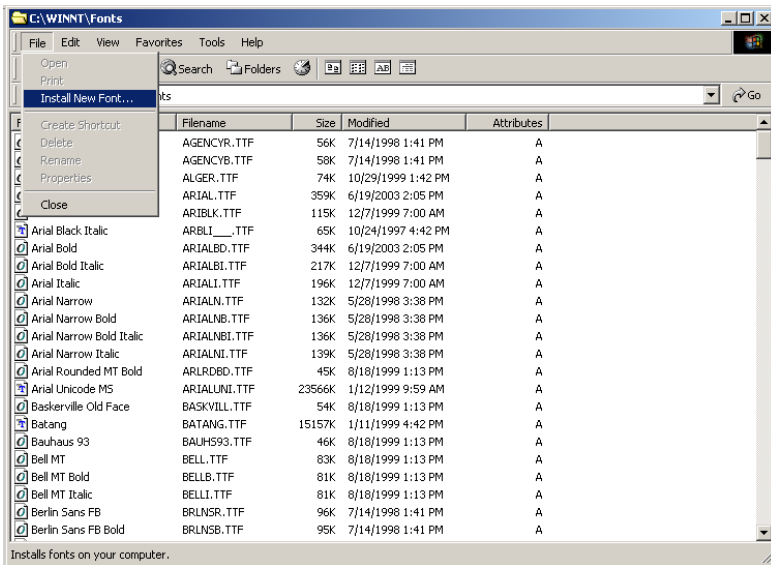

Save the Minion Font files to your h:\drive.

Open the c:\drive window.

Open the WinNT folder.

Open the Fonts folder.

Click on the FILE drop-menu.

A new window will pop up.

Click on the down-arrow in the Drives: drop-menu to pull up your h:\drive.

Find the files you saved. Windows will bring the list up in the top window.

Click on Select All.

Click OK.

Click Close.